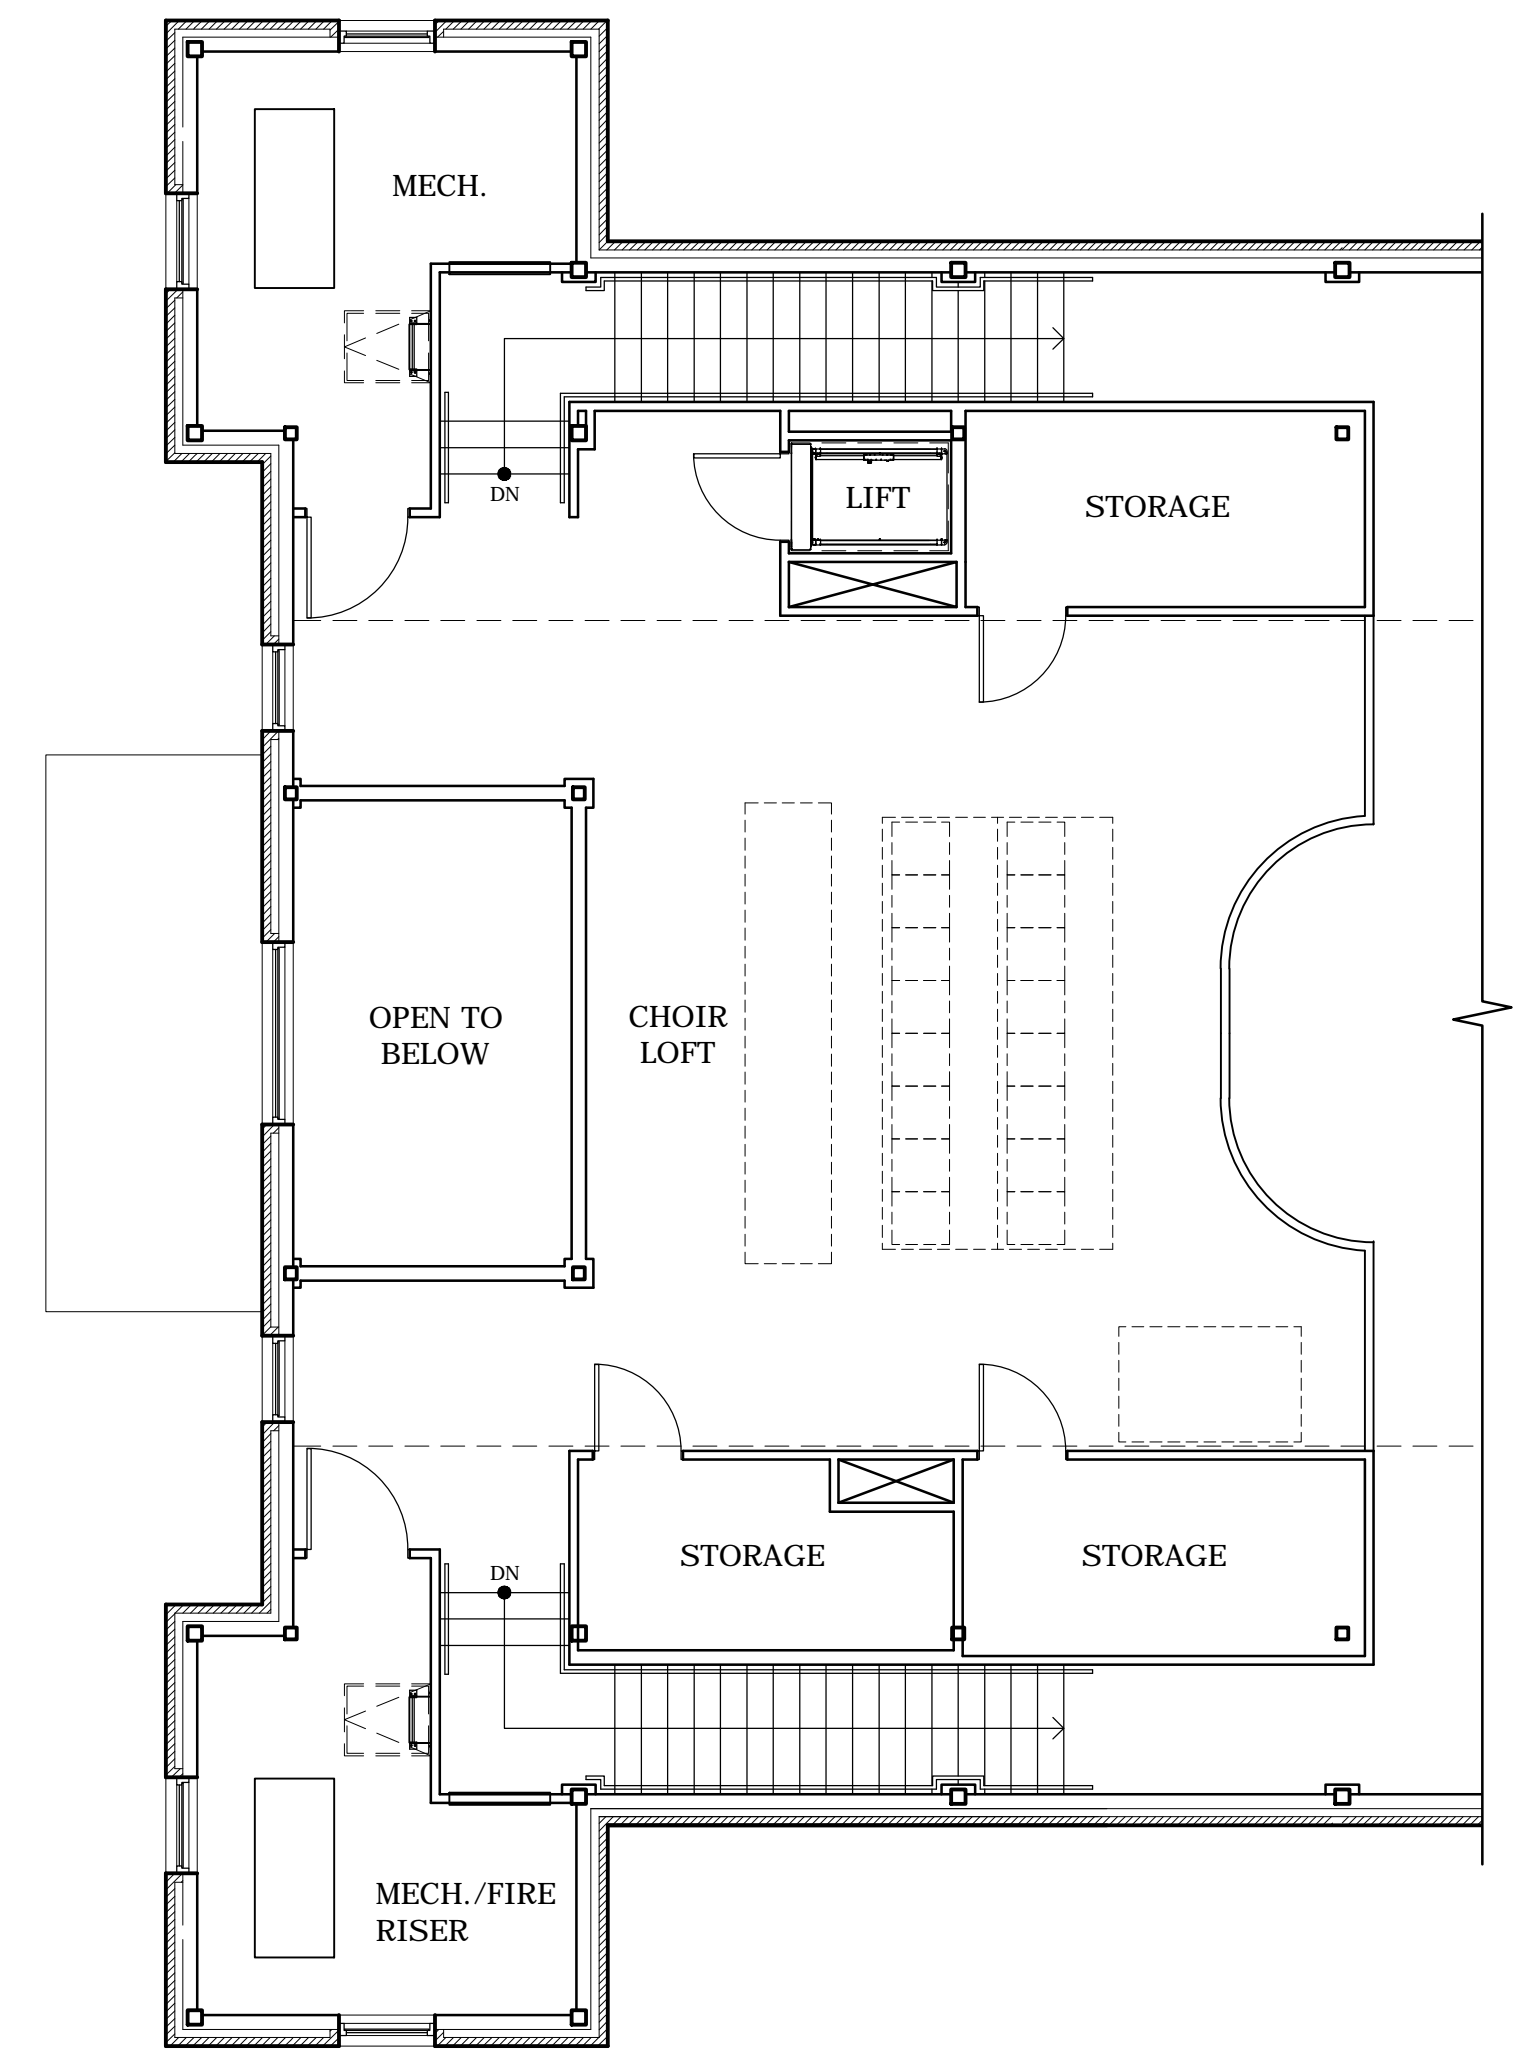

FLOOR PLAN
 GRAPHIC SCALE: 0' 5' 10' 15' 20'

CHOIR LOFT
 GRAPHIC SCALE: 0' 5' 10' 15' 20'